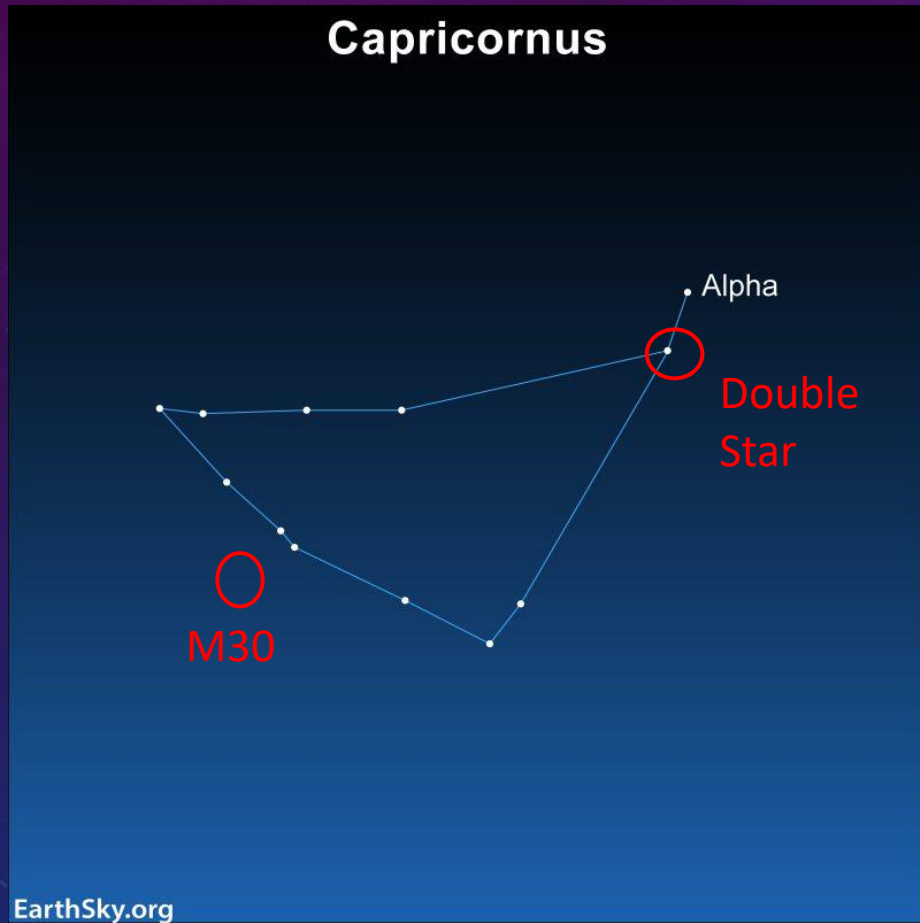

WHAT TO KEEP IN YOUR LOG

- Today's Date
- Location
- Weather Conditions
- Sky Conditions
- Object Name
- Time observed
- Brief description / Your impressions

URSA MAJOR (BIG DIPPER)

POINTERS FOR NAVIGATION

URSA MINOR AND THE NORTH STAR

CIRCUMPOLAR CONSTELLATIONS

CEPHUS (THE KING)

CASSIOPEA (THE QUEEN)

PEGASUS AND ANDROMEDA

GREAT ANDROMEDA GALAXY M31 WITH M32 AND M110

CAPRICORNUS (THE SEA GOAT)

AQUARIUS (THE WATER BEARER)

PLEADES (M45) (SEVEN SISTERS) [SUBARU]

TAURUS AND THE PLEADES

TAURUS (THE BULL)

Aldebaran

ORION (THE HUNTER)

ORION (M42) AND HORSEHEAD NEBULAE

PLANETS VISIBLE

- Early evening: Saturn in Aquarius
- Mid evening: Uranus just west of The Pleades
- Early morning: Jupiter between the horns of Taurus