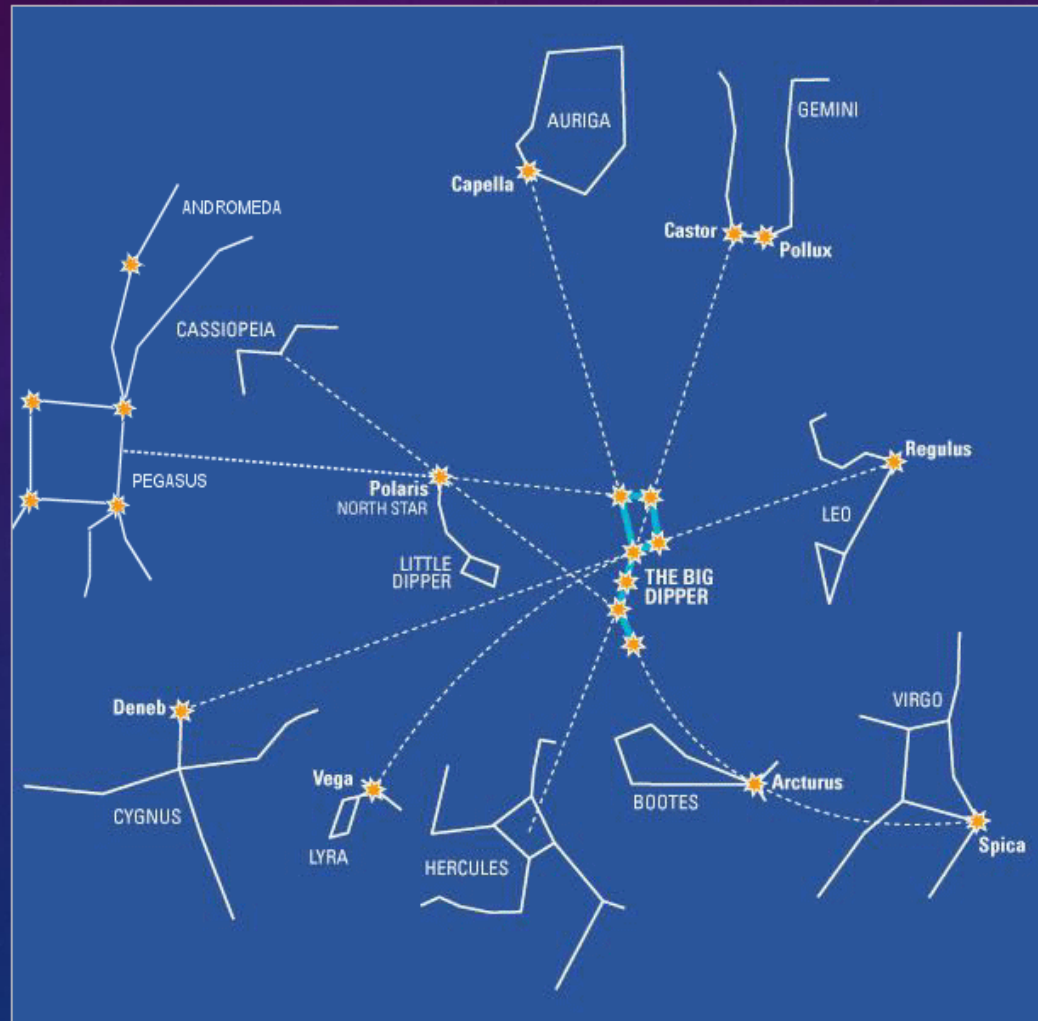

AUTUMN CONSTELLATIONS

BY STEVE CLARK

GALWAY PUBLIC LIBRARY ASTRONOMY CLUB

BEFORE YOU GO OUT

- Plan your session
- Bring a coat or long sleeve
- Bring a Red Flashlight
- Charge or bring extra batteries
- Set up in the daylight
- Keep a Log

WHAT TO KEEP IN YOUR LOG

- Today's Date
- Location
- Weather Conditions
- Sky Conditions
- Object Name
- Time observed
- Brief description / Your impressions

URSA MAJOR (BIG DIPPER)

POINTERS FOR NAVIGATION

URSA MINOR AND THE NORTH STAR

CIRCUMPOLAR CONSTELLATIONS

CEPHUS (THE KING)

CASSIOPEA (THE QUEEN)

PEGASUS AND ANDROMEDA

GREAT ANDROMEDA GALAXY M31 WITH M32 AND M110

CAPRICORNUS (THE SEA GOAT)

AQUARIUS (THE WATER BEARER)

PLEADES (M45) (SEVEN SISTERS) [SUBARU]

TAURUS AND THE PLEADES

TAURUS (THE BULL)

Aldebaran

ORION (THE HUNTER)

ORION (M42) AND HORSEHEAD NEBULAE

PLANETS VISIBLE

- Early evening: Saturn in Aquarius
- Mid evening: Uranus just west of The Pleades
- Early morning: Jupiter between the horns of Taurus