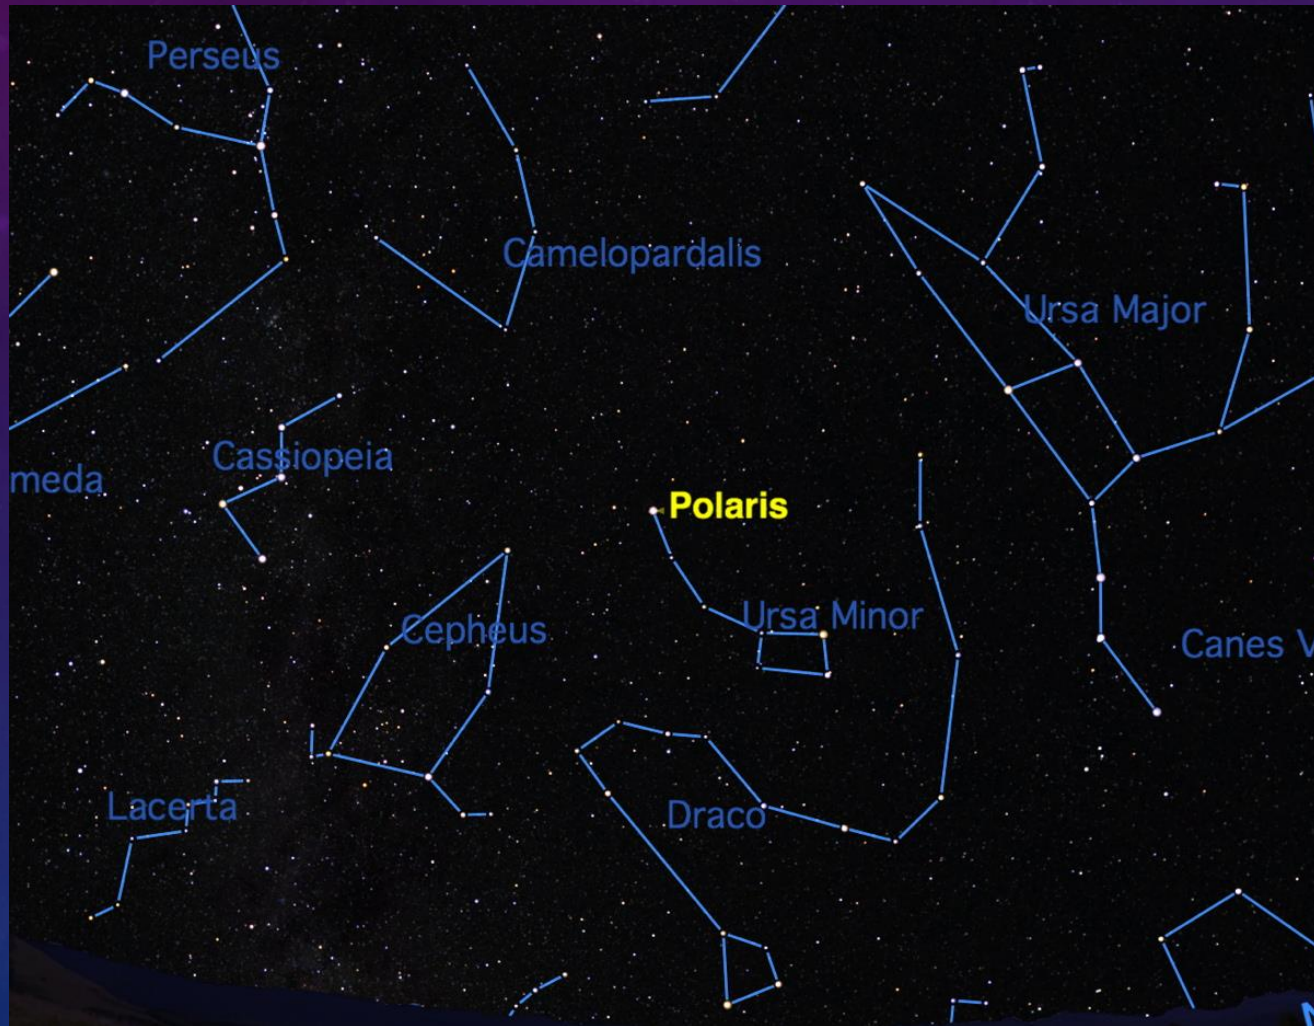

WHAT TO KEEP IN YOUR LOG

- Today's Date
- Location
- Weather Conditions
- Sky Conditions
- Object Name
- Time observed
- Brief description / Your impressions

URSA MAJOR (BIG DIPPER)

POINTERS FOR NAVIGATION

URSA MINOR AND THE NORTH STAR

CIRCUMPOLAR CONSTELLATIONS

CEPHUS (THE KING)

CASSIOPEA (THE QUEEN)

PEGASUS AND ANDROMEDA

GREAT ANDROMEDA GALAXY M31 WITH M32 AND M110

CAPRICORNUS (THE SEA GOAT)

AQUARIUS (THE WATER BEARER)

PLEADES (M45) (SEVEN SISTERS) [SUBARU]

TAURUS AND THE PLEADES

TAURUS (THE BULL)

Aldebaran

ORION (THE HUNTER)

ORION (M42) AND HORSEHEAD NEBULAE

PLANETS VISIBLE

- Early evening: Saturn in Aquarius
- Mid evening: Uranus just west of The Pleades
- Early morning: Jupiter between the horns of Taurus