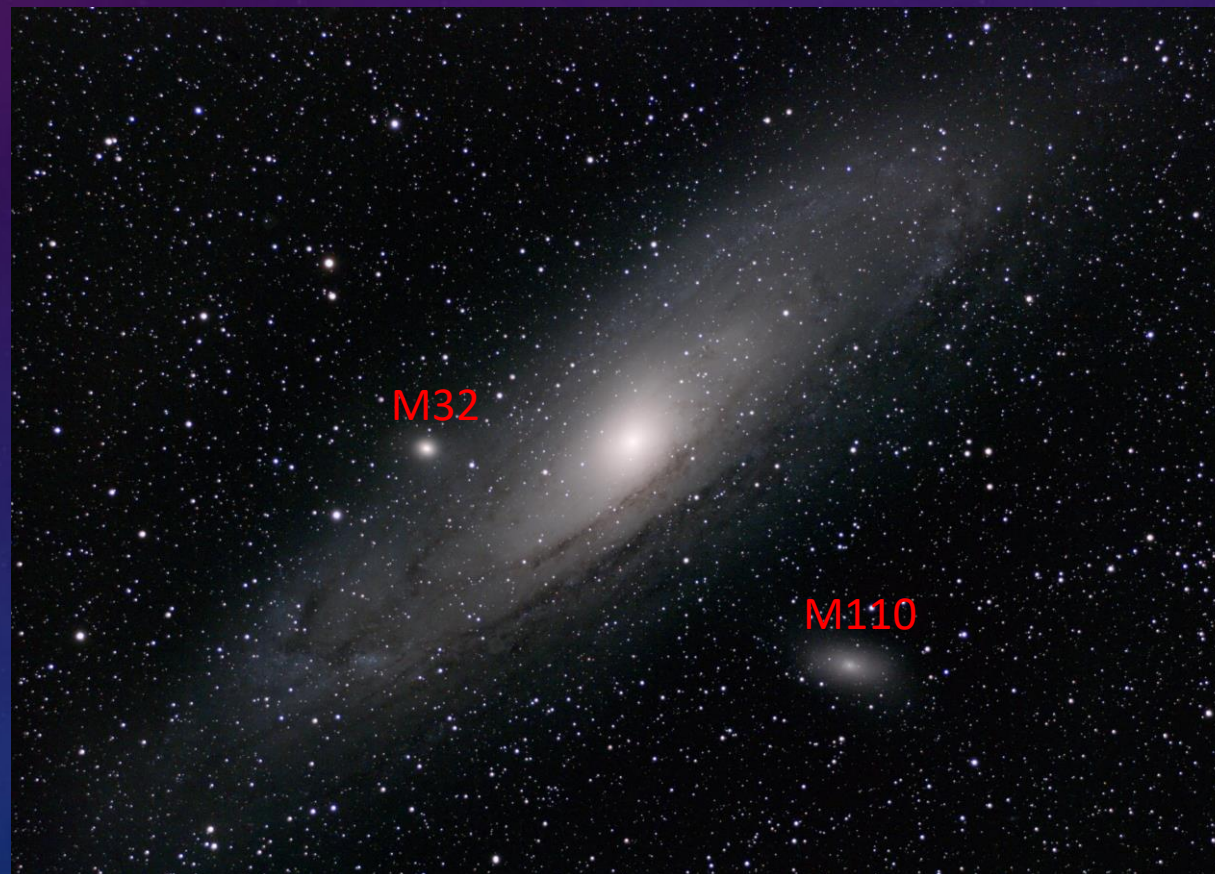

WHAT TO KEEP IN YOUR LOG

- Today's Date
- Location
- Weather Conditions
- Sky Conditions
- Object Name
- Time observed
- Brief description / Your impressions

URSA MAJOR (BIG DIPPER)

POINTERS FOR NAVIGATION

URSA MINOR AND THE NORTH STAR

CIRCUMPOLAR CONSTELLATIONS

CEPHUS (THE KING)

CASSIOPEA (THE QUEEN)

PEGASUS AND ANDROMEDA

GREAT ANDROMEDA GALAXY M31 WITH M32 AND M110

CAPRICORNUS (THE SEA GOAT)

AQUARIUS (THE WATER BEARER)

PLEADES (M45) (SEVEN SISTERS) [SUBARU]

TAURUS AND THE PLEADES

TAURUS (THE BULL)

Aldebaran

ORION (THE HUNTER)

ORION (M42) AND HORSEHEAD NEBULAE

PLANETS VISIBLE

- Early evening: Saturn in Aquarius
- Mid evening: Uranus just west of The Pleades
- Early morning: Jupiter between the horns of Taurus