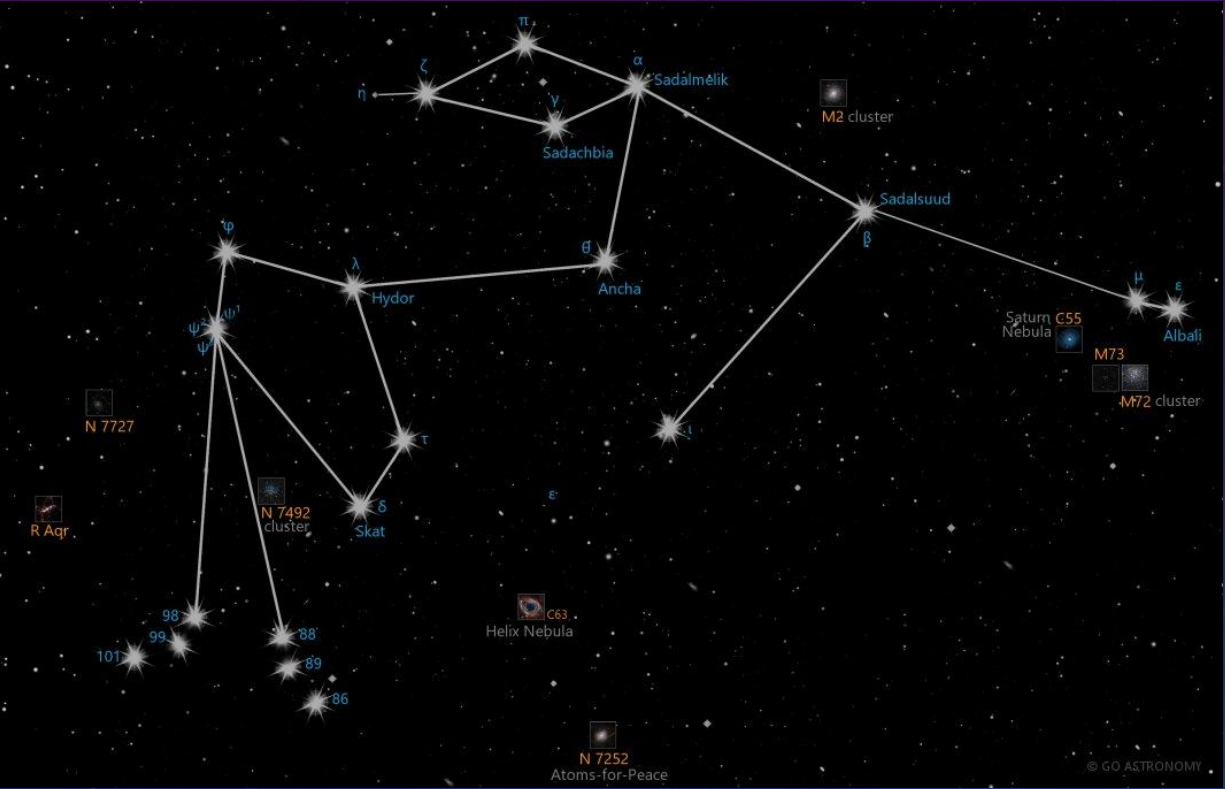

WHAT TO KEEP IN YOUR LOG

- Today's Date
- Location
- Weather Conditions
- Sky Conditions
- Object Name
- Time observed
- Brief description / Your impressions

URSA MAJOR (BIG DIPPER)

POINTERS FOR NAVIGATION

URSA MINOR AND THE NORTH STAR

CIRCUMPOLAR CONSTELLATIONS

CEPHUS (THE KING)

CASSIOPEA (THE QUEEN)

PEGASUS AND ANDROMEDA

GREAT ANDROMEDA GALAXY M31 WITH M32 AND M110

CAPRICORNUS (THE SEA GOAT)

AQUARIUS (THE WATER BEARER)

PLEADES (M45) (SEVEN SISTERS) [SUBARU]

TAURUS AND THE PLEADES

TAURUS (THE BULL)

Aldebaran

ORION (THE HUNTER)

ORION (M42) AND HORSEHEAD NEBULAE

PLANETS VISIBLE

- Early evening: Saturn in Aquarius
- Mid evening: Uranus just west of The Pleades
- Early morning: Jupiter between the horns of Taurus