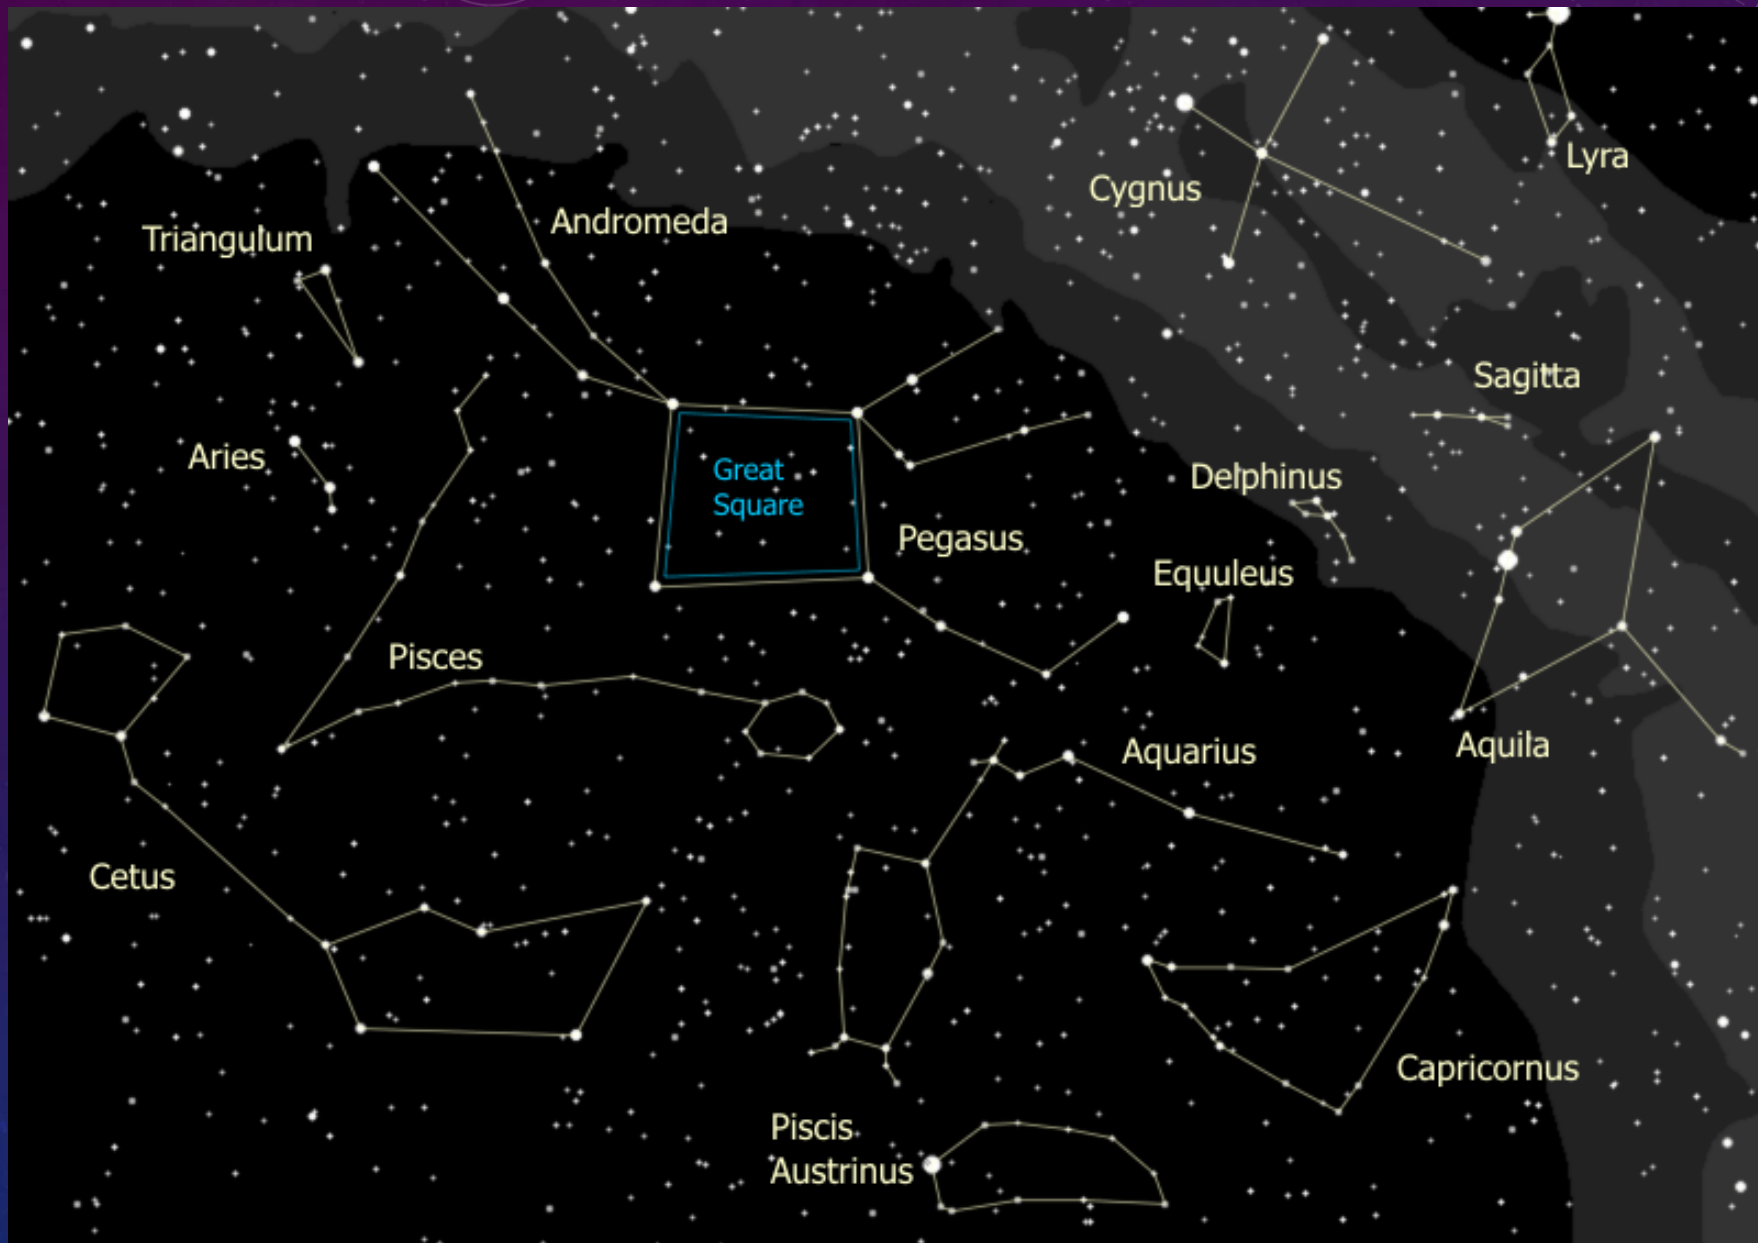

AUTUMN CONSTELLATIONS

BY STEVE CLARK

GALWAY PUBLIC LIBRARY ASTRONOMY CLUB

BEFORE YOU GO OUT

- Plan your session
- Bring a coat or long sleeve
- Bring a Red Flashlight
- Charge or bring extra batteries
- Set up in the daylight
- Keep a Log

WHAT TO KEEP IN YOUR LOG

- Today's Date
- Location
- Weather Conditions
- Sky Conditions
- Object Name
- Time observed
- Brief description / Your impressions

URSA MAJOR (BIG DIPPER)

POINTERS FOR NAVIGATION

URSA MINOR AND THE NORTH STAR

CIRCUMPOLAR CONSTELLATIONS

CEPHUS (THE KING)

CASSIOPEA (THE QUEEN)

PEGASUS AND ANDROMEDA

GREAT ANDROMEDA GALAXY M31 WITH M32 AND M110

CAPRICORNUS (THE SEA GOAT)

AQUARIUS (THE WATER BEARER)

PLEADES (M45) (SEVEN SISTERS) [SUBARU]

TAURUS AND THE PLEADES

TAURUS (THE BULL)

Aldebaran

ORION (THE HUNTER)

ORION (M42) AND HORSEHEAD NEBULAE

PLANETS VISIBLE

- Early evening: Saturn in Aquarius
- Mid evening: Uranus just west of The Pleades
- Early morning: Jupiter between the horns of Taurus