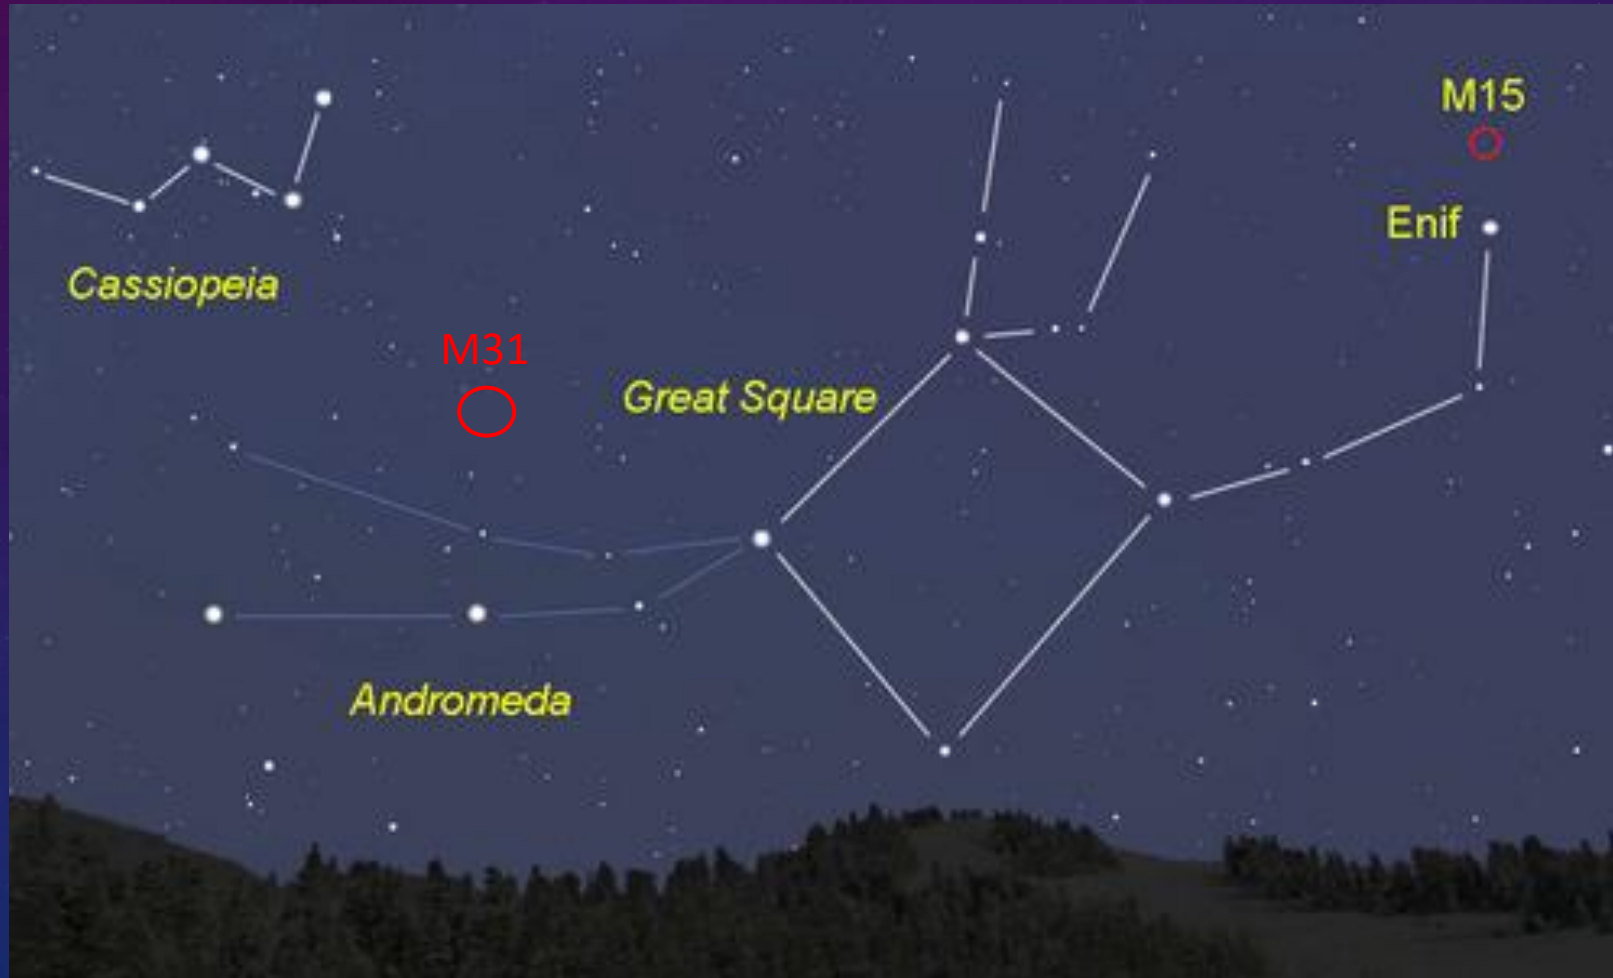

WHAT TO KEEP IN YOUR LOG

- Today's Date
- Location
- Weather Conditions
- Sky Conditions
- Object Name
- Time observed
- Brief description / Your impressions

URSA MAJOR (BIG DIPPER)

POINTERS FOR NAVIGATION

URSA MINOR AND THE NORTH STAR

CIRCUMPOLAR CONSTELLATIONS

CEPHUS (THE KING)

CASSIOPEA (THE QUEEN)

PEGASUS AND ANDROMEDA

GREAT ANDROMEDA GALAXY M31 WITH M32 AND M110

CAPRICORNUS (THE SEA GOAT)

AQUARIUS (THE WATER BEARER)

PLEADES (M45) (SEVEN SISTERS) [SUBARU]

TAURUS AND THE PLEADES

TAURUS (THE BULL)

Aldebaran

ORION (THE HUNTER)

ORION (M42) AND HORSEHEAD NEBULAE

PLANETS VISIBLE

- Early evening: Saturn in Aquarius
- Mid evening: Uranus just west of The Pleades
- Early morning: Jupiter between the horns of Taurus